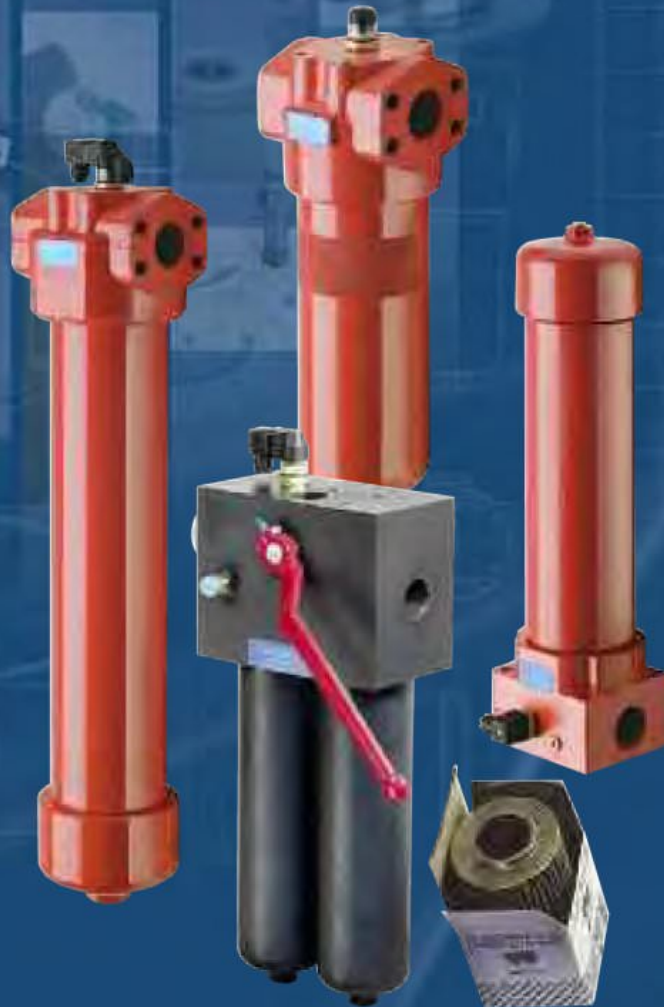

# Pressure filter

## SERIES

Maximum working pressure 420 bar

Flow rates to 700 l/min

**MPFILTRI**<sup>®</sup>  
s.p.a.